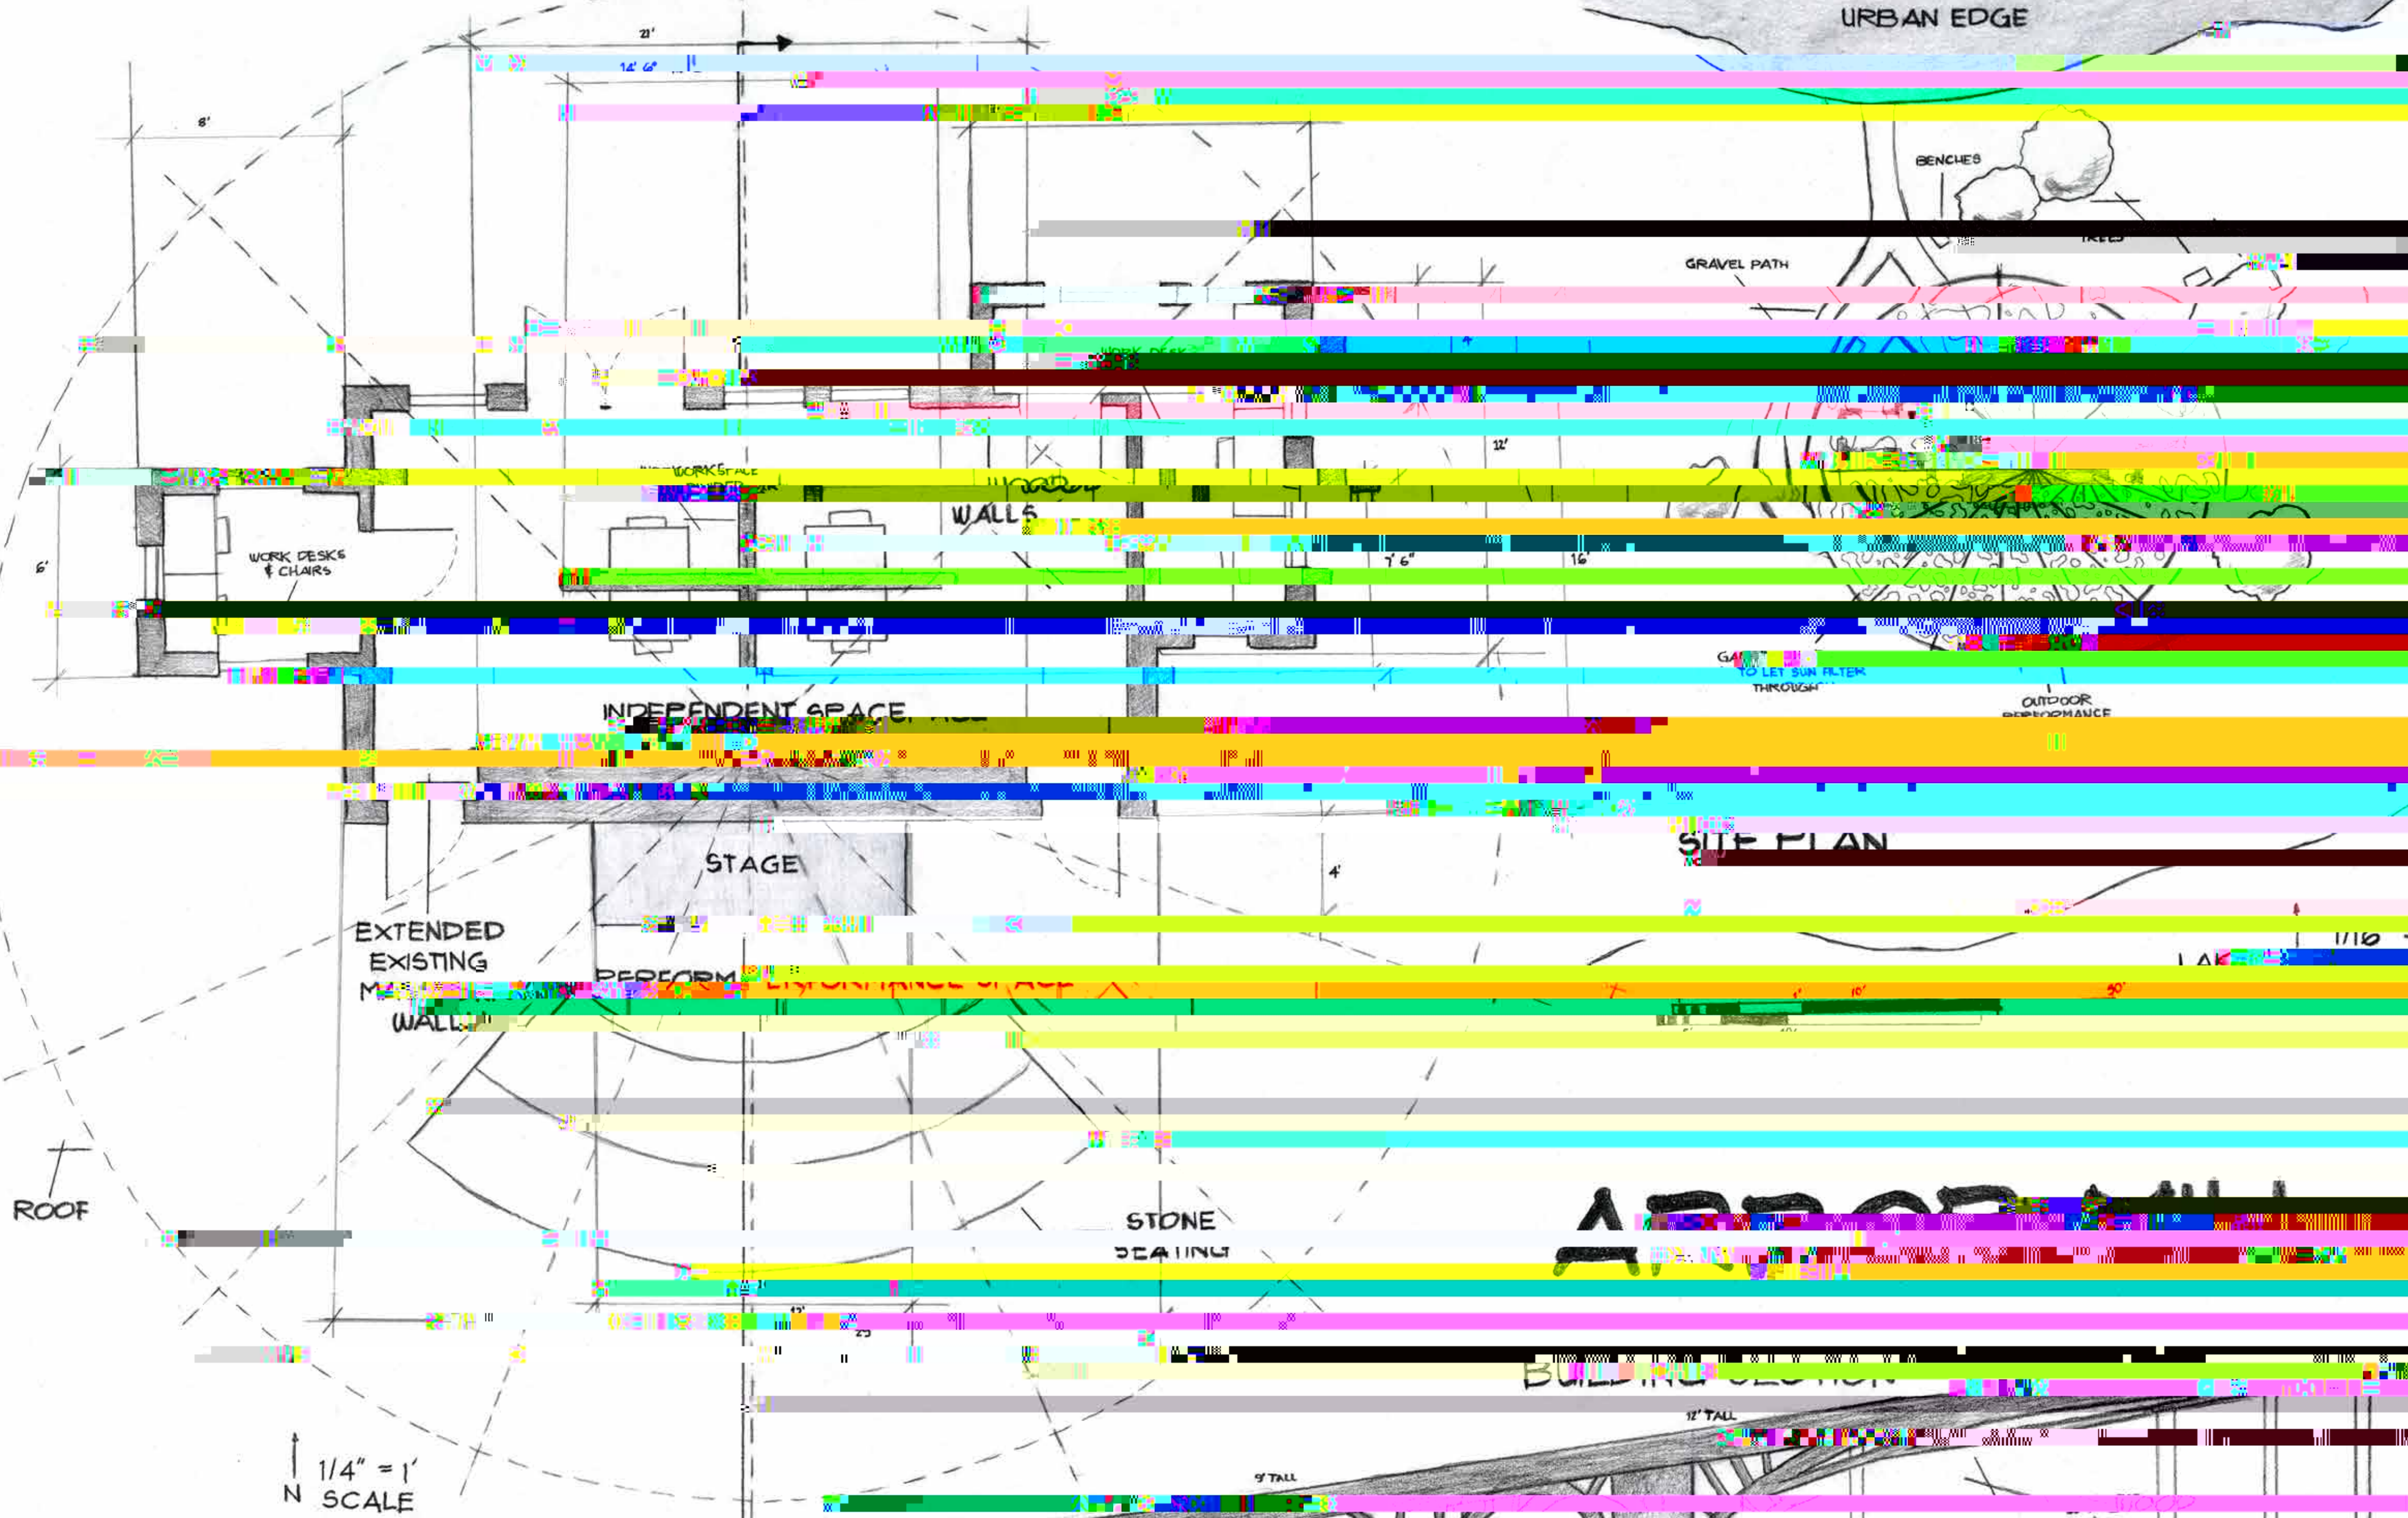

EXPANSION - GROWTH

SITE PLAN

FLOOR PLAN

BUILDING SECTION

TORIA LINDENMUTH
STUDIO
A.3
12 - 08 - 2021

1/4" = 1' SCALE